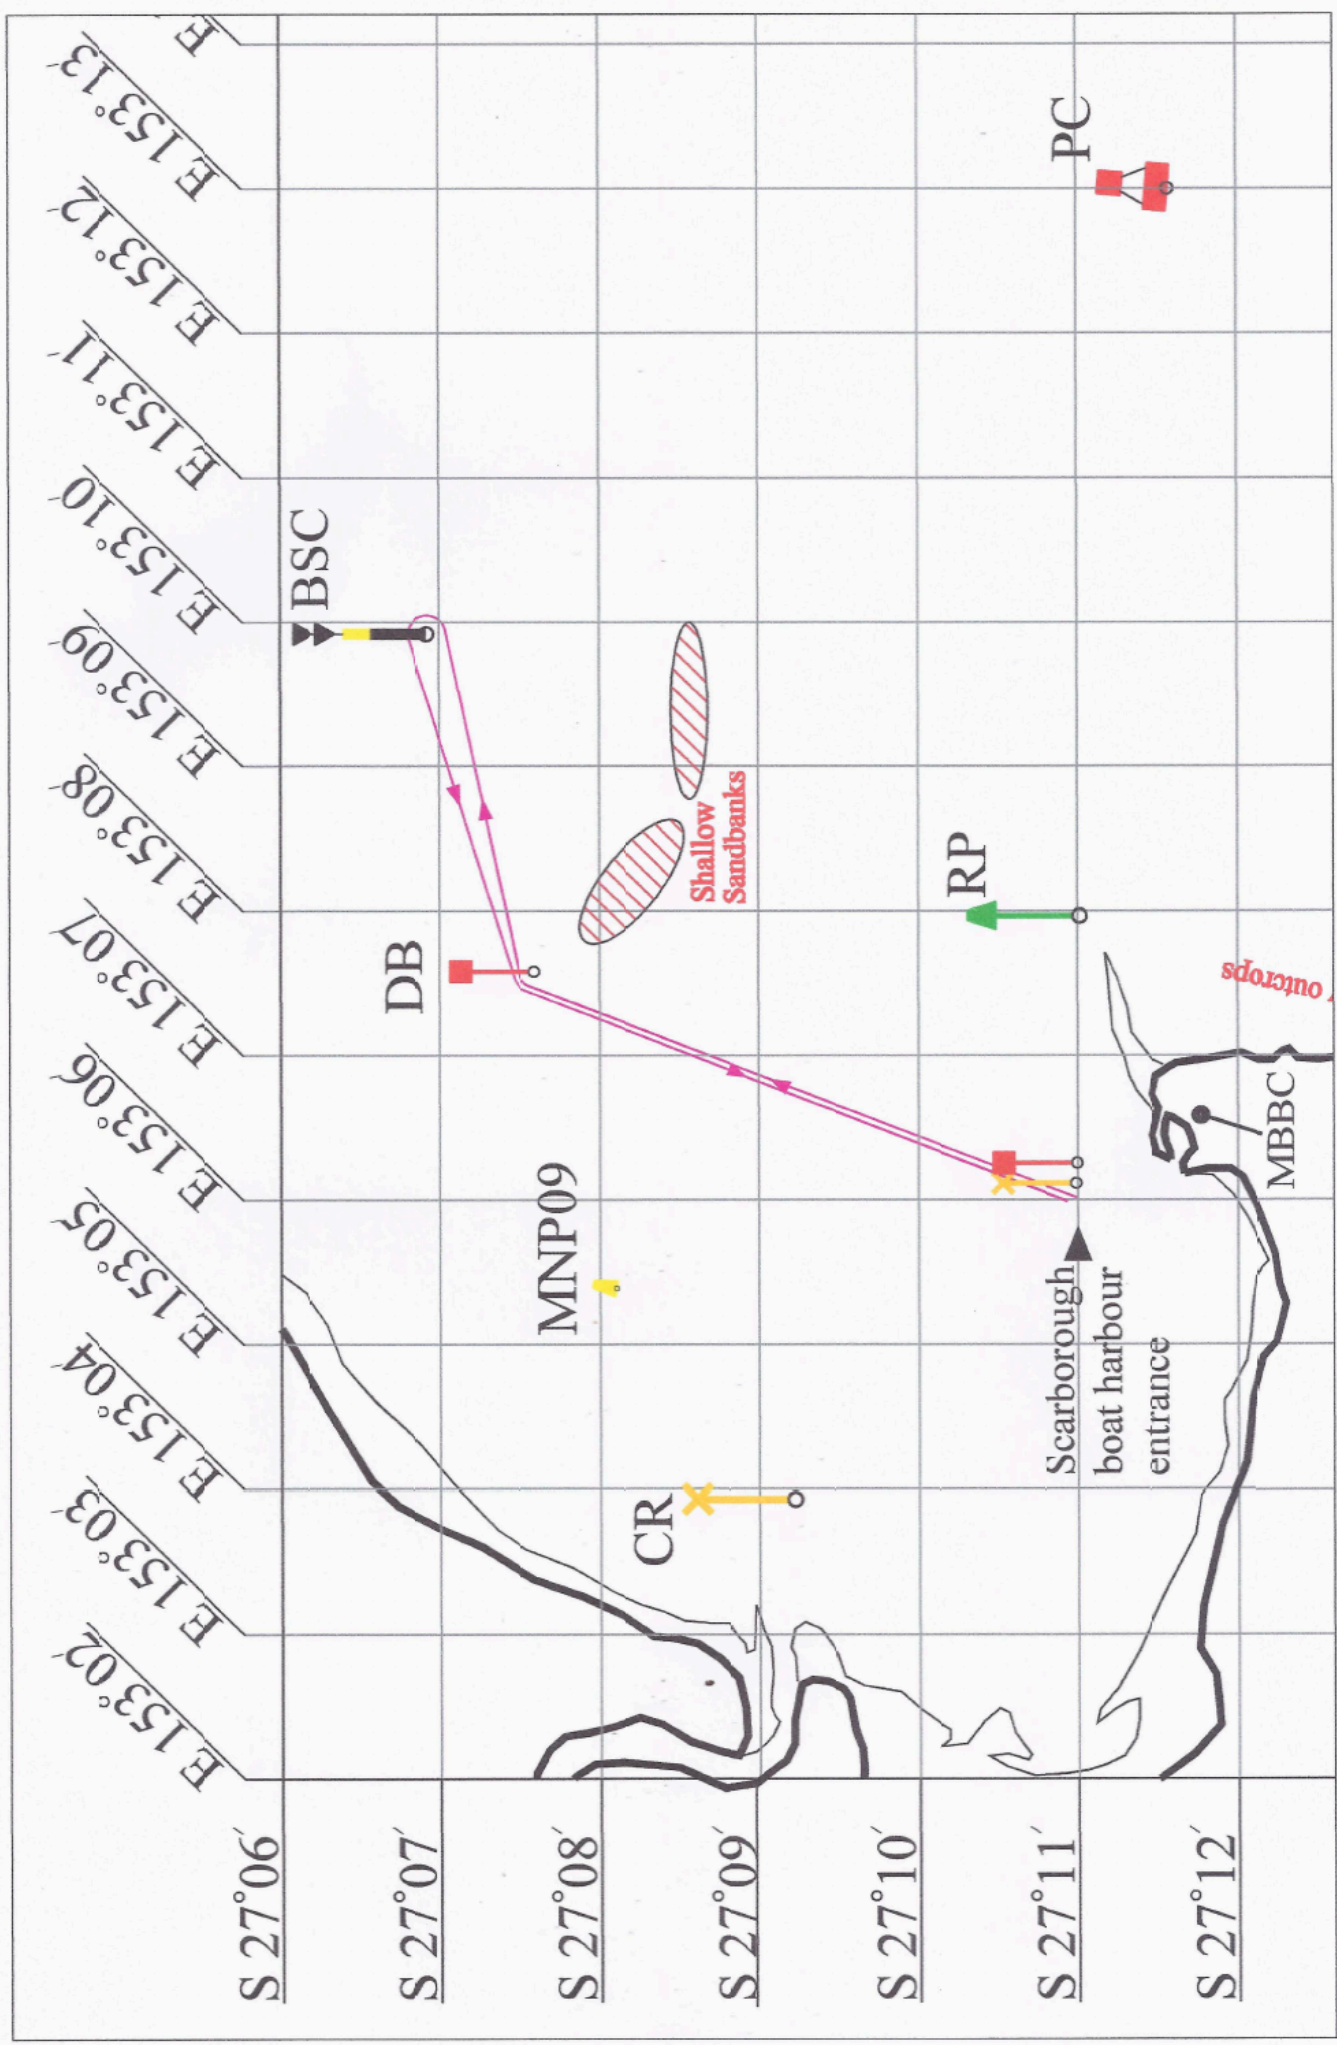

4. BRIBIE SOUTH CARDINAL COURSE

START – Deception Bay red – BSC – Deception Bay red – FINISH